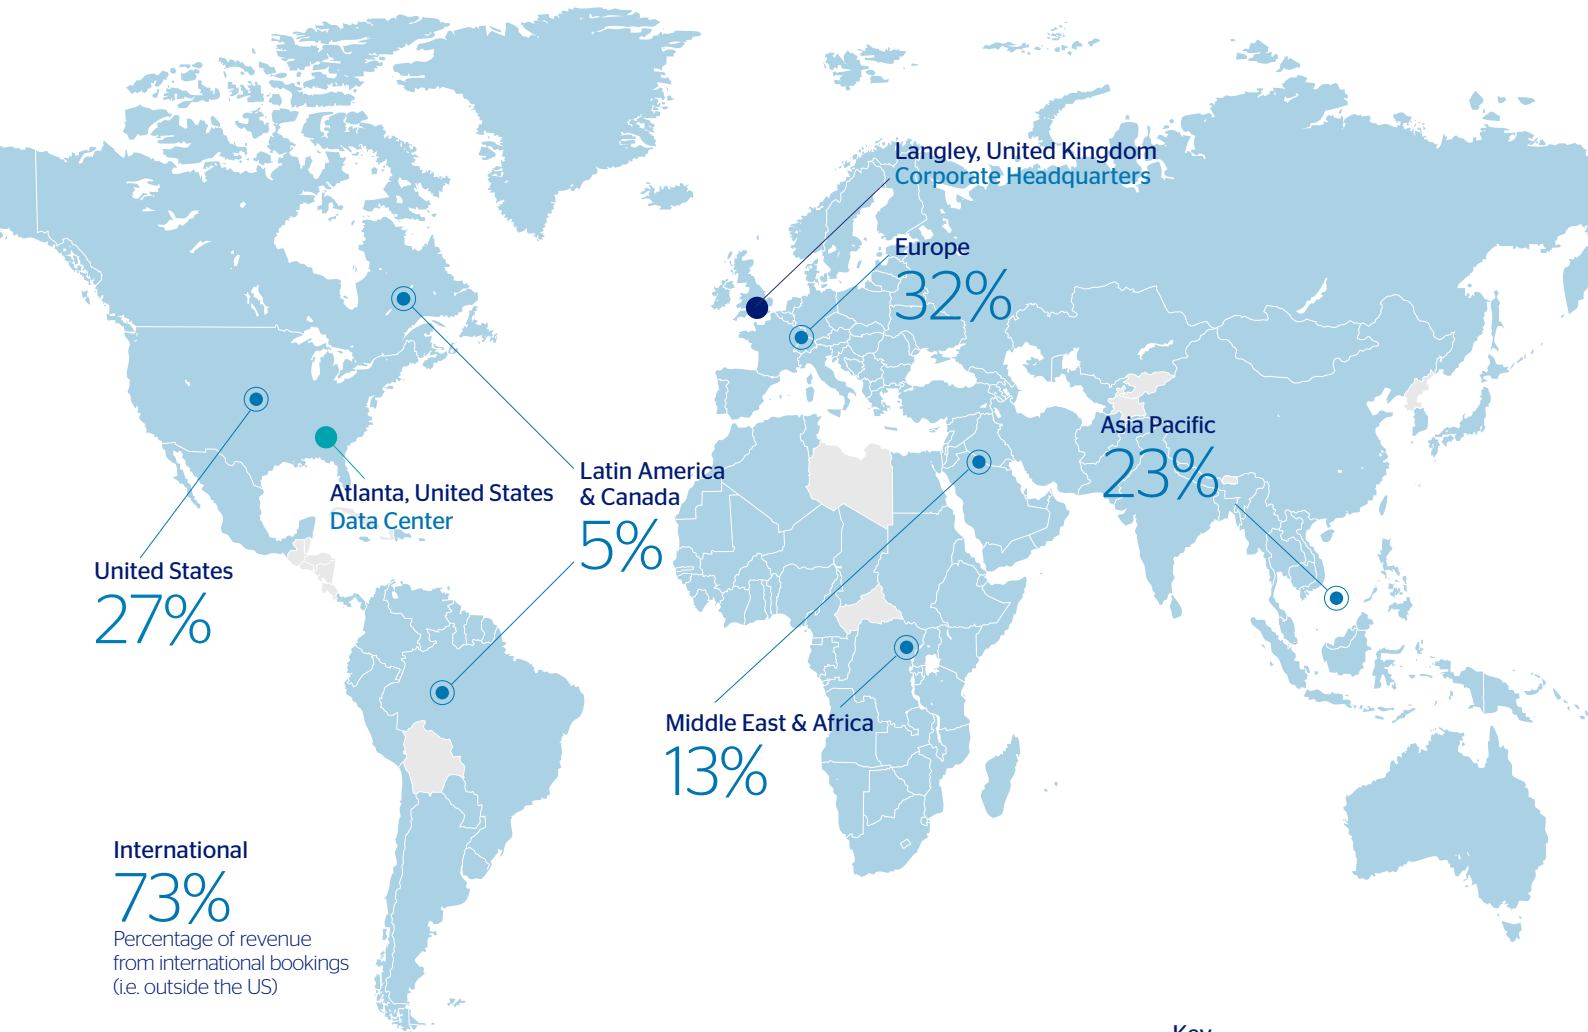

Geographic coverage

With representation in over 180 countries, Travelport's platform is truly global.

Key

-  Corporate Headquarters
-  Data Center
-  Countries we operate in

Contacts

Corporate Headquarters
Axis One, Axis Park
Langley
SL3 8AG
United Kingdom